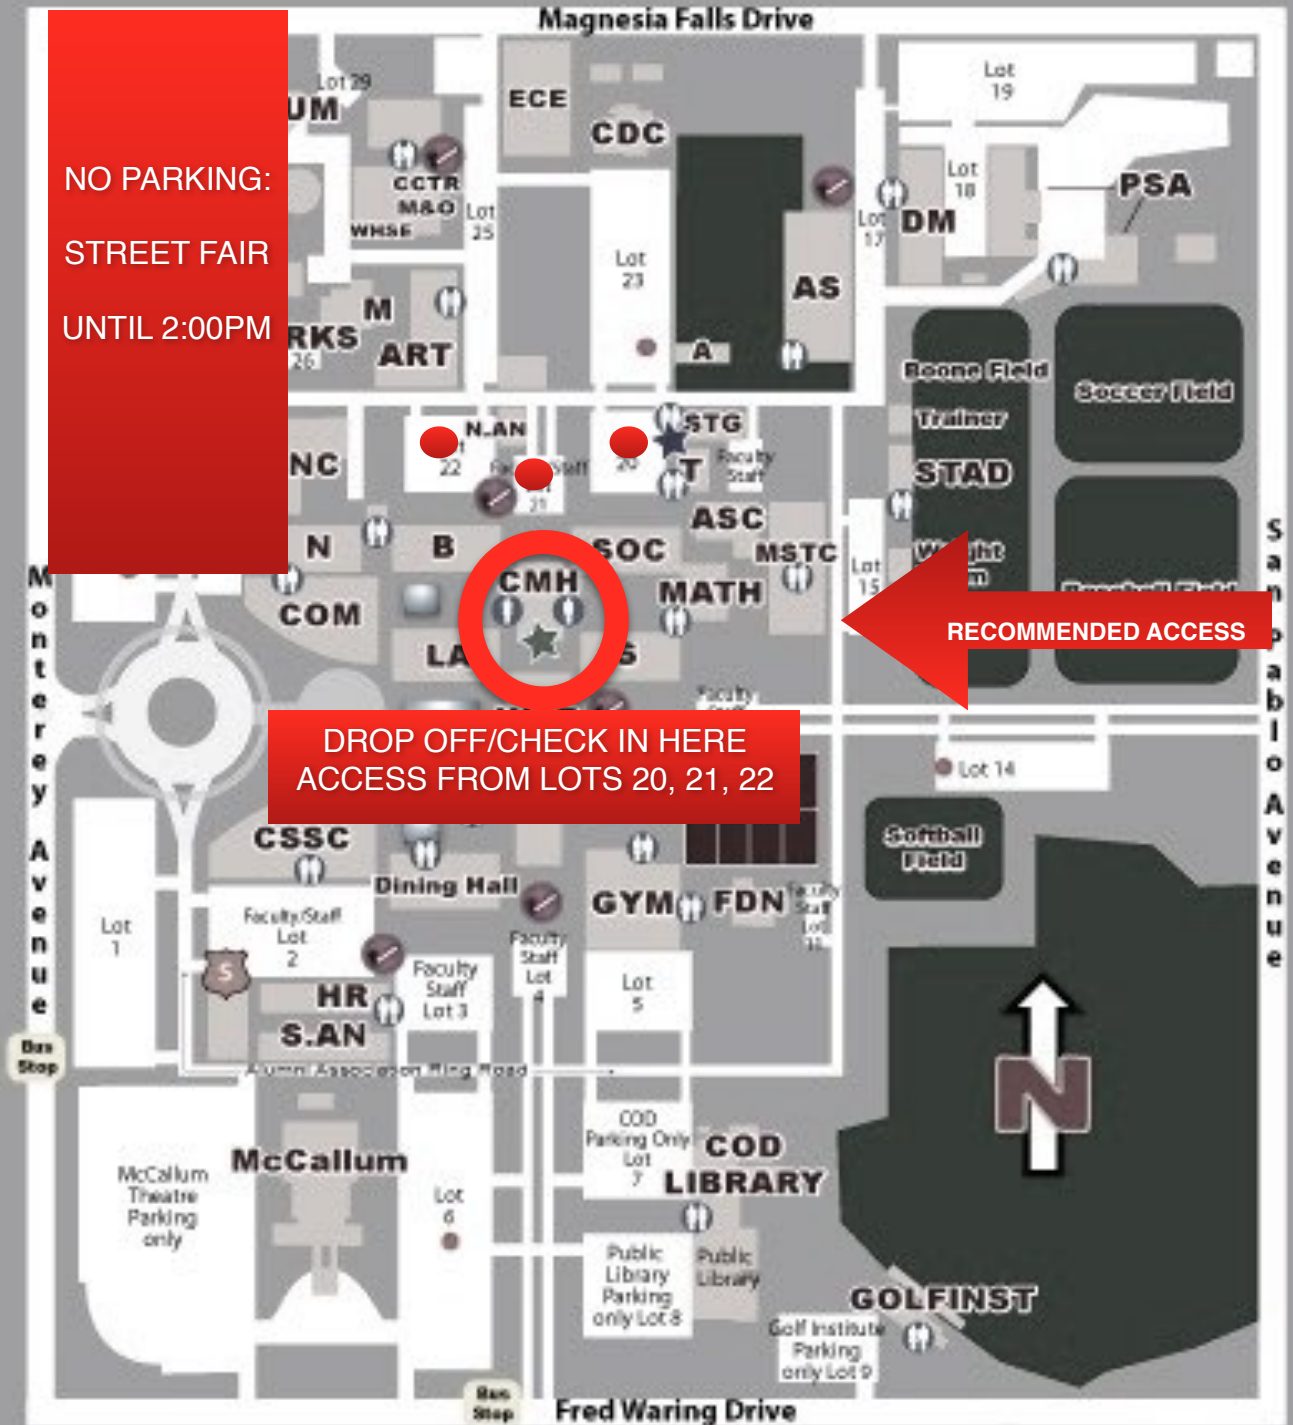

COLLEGE
of the
DESERT

PARKING IS FREE ON SUNDAY.
DUE TO THE STREET FAIR,
RECOMMENDED ACCESS IS FROM
SAN PABLO

NO PARKING:
STREET FAIR
UNTIL 2:00PM

DROP OFF/CHECK IN HERE
ACCESS FROM LOTS 20, 21, 22

RECOMMENDED ACCESS

● Self Serve One-Day Permit Dispenser

Security

Designated Smoking Areas

Pollock Theatre

Theatre Too